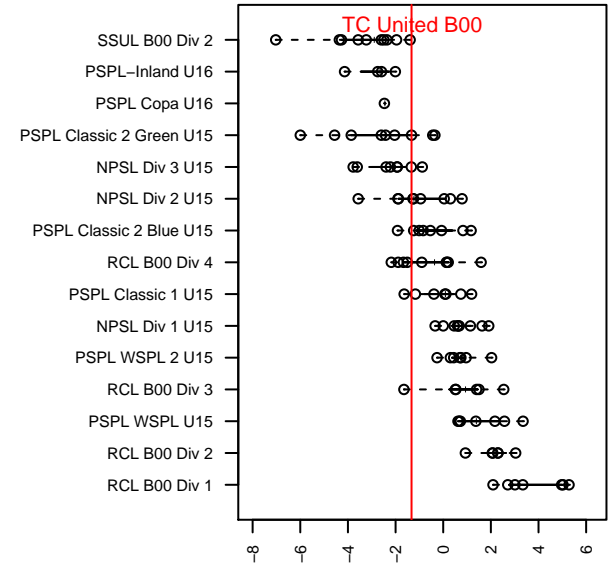

# TC United B00

Thurston County United  
 Lacey, WA  
 B00 total strength=1117  
 attack=3.08 defense=2.92  
 fall league = PSPL Classic 2 Green U15  
 notes= Navy; McInroy 2014-5

alt names used:  
 TC United B00 – McInroy  
 TC United B'00 – McInroy  
 THURSTON COUNTY UNITED TC UNITED B

Venues played:  
 2015 Crossfire Select BU15 Gold  
 2015 Pacific Coast Challenge U15-16  
 2015 PSPL Classic 2 Green U15  
 2015 WA Cup HS U15 Silver U15

**TC United B00**  
 Dots are actual minus expected GF (blue circles) and GA (red triangles).  
 Blue line is smoothed change in attack strength. Red is smoothed change in defense strength.

**attack and defense variance (black dot)  
relative to other teams  
and top 10 in region**

**attack and defense rating  
relative to others at age  
and all opponents in last 13 months**

**Performance relative to 13 month average**